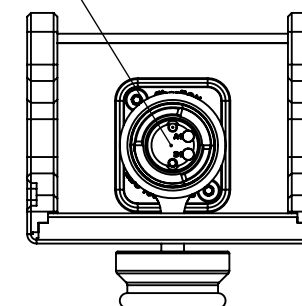

Back-view
NO2-4FDW-A
with D-shape sealing

Front-view
FF EBC15 MM 4CH
with sealing cap

Included!
Trussclip for pipe Ø48mm (1½")
2pcs per pack

optical wiring:
EBC15 4CH (A1) to NO4 (front A)
EBC15 4CH (B1) to NO4 (front B)

Sheet Number 1/1	Projection 	Scale 1:2	Format A3	Tolerancing ISO 2768-	
g	cm ²	cm ³	Created	HeBo	11.06.2021
Material			Modified	HeBo	02.09.2021
Material addition			Approved	DiRo	02.09.2021
Description NAO2MW-FX 1x FF EBC15 MM 2CH to 1x NO2-4FDW-A MM IP42			ECN Number		
NEUTRIK			Status		
	3D Model ID 41027437	Document ID 1027437	Revision 02		