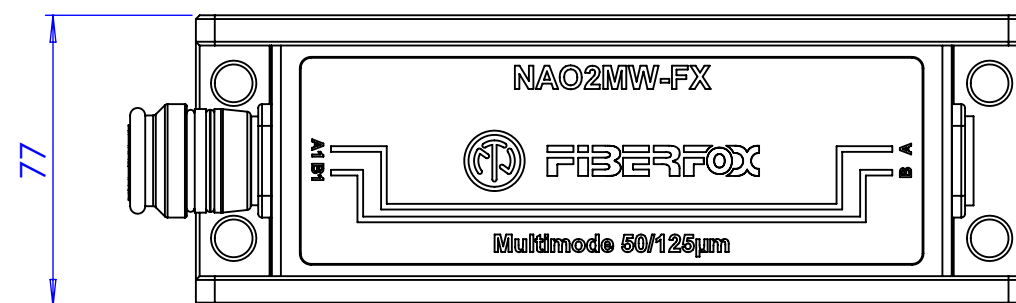

Back-view
NO2-4FDW-A
with D-shape sealing

Front-view
FF EBC15 MM 4CH
with sealing cap

Included!
Trussclip for pipe Ø48mm (1½")
2pcs per pack

optical wiring:
EBC15 4CH (A1) to NO4 (front A)
EBC15 4CH (B1) to NO4 (front B)

Sheet Number 1/1	Projection 	Scale 1:2	Format A3	Tolerancing ISO 2768-	
g	cm ²	cm ³	Created	HeBo	11.06.2021
Material			Modified	HeBo	02.09.2021
Material addition			Approved	DiRo	02.09.2021
Description NAO2MW-FX 1x FF EBC15 MM 2CH to 1x NO2-4FDW-A MM IP42			ECN Number		
NEUTRIK			Status		
	3D Model ID 41027437	Document ID 1027437	Revision 02		