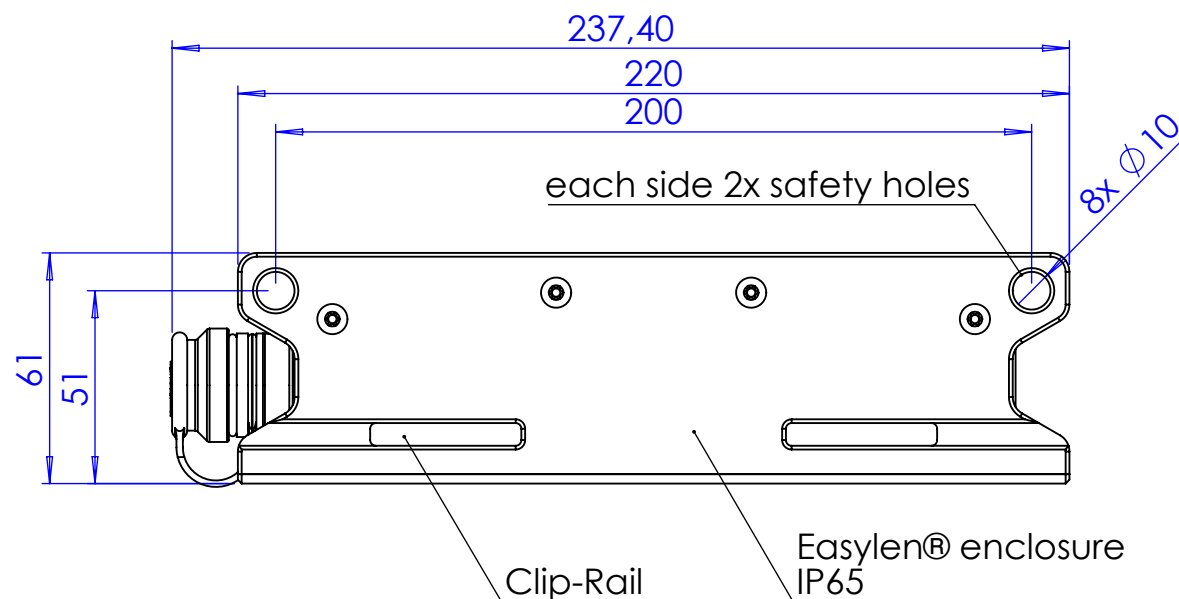

Back-view
NO2-4FDW-A
with D-shape sealing

Front-view
FF EBC15 MM 4CH
with sealing cap

Included!
Trussclip for pipe Ø48mm (1½")
2pcs per pack

optical wiring:
EBC15 4CH (A1) to NO4 (front A)
EBC15 4CH (B1) to NO4 (front B)

Sheet Number 1/1	Projection 	Scale 1:2	Format A3	Tolerancing ISO 2768-	
g	cm ²	cm ³	Created	HeBo	11.06.2021
Material			Modified	HeBo	02.09.2021
Material addition			Approved	DiRo	02.09.2021
Description NAO2MW-FX 1x FF EBC15 MM 2CH to 1x NO2-4FDW-A MM IP42			ECN Number		
NEUTRIK			Status		
	3D Model ID 41027437	Document ID 1027437	Revision 02		