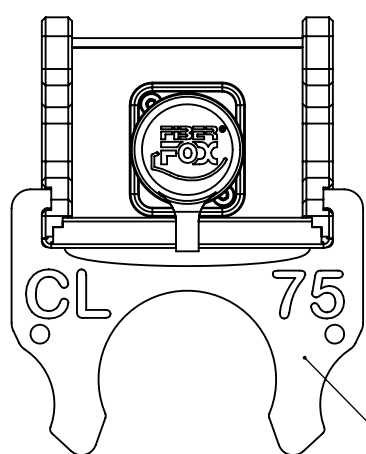

Back-view
NO2-4FDW-A
with D-shape sealing

Front-view
FF EBC15 MM 4CH
with sealing cap

Included!
Trussclip for pipe Ø48mm (1½")
2pcs per pack

optical wiring:
EBC15 4CH (A1) to NO4 (front A)
EBC15 4CH (B1) to NO4 (front B)

Sheet Number 1/1	Projection 	Scale 1:2	Format A3	Tolerancing ISO 2768-	
g	cm ²	cm ³	Created	HeBo	11.06.2021
Material			Modified	HeBo	02.09.2021
Material addition			Approved	DiRo	02.09.2021
Description NAO2MW-FX 1x FF EBC15 MM 2CH to 1x NO2-4FDW-A MM IP42			ECN Number		
NEUTRIK			Status		
	3D Model ID 41027437	Document ID 1027437	Revision 02		