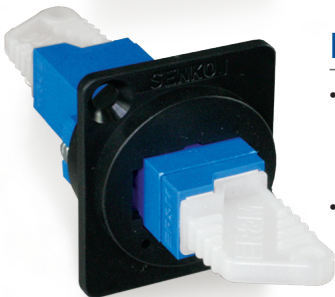

The Universal Broadcast Connection system is a round panel mounted design for the global Universal feed-through connection systems used inside the studio or outside broadcast vehicles. The Broadcast industry is moving over to fibre and so the SENKO UBC housing is supplied, pre-installed, with either LC duplex, SC simplex, E-2000 simplex or a ST simplex adapter.

You may know them as XLR's

There are many XLR products, but SENKO's new Universal Broadcast Connection system is ideally suited for the broadcast industry.

Safety is a priority

The LC, SC & E-2000 adapters are supplied with Inner Shutter for laser eye protection/safety to the end user. All adapters are supplied with a lanyard to retain the dust cap for each adapter in situ.

www.universalnetworks.com

Universal Broadcast Connection System

LC DX ADAPTER

- Premium one piece housing design / no welding point
- Telcordia, ANSI, TIA/ EIA and IEC Compliance

SC SX ADAPTER

- Patented one piece housing design prevents housing breakage
- Exceed the requirement of the Verizon FOC TPR 9409

The Universal Broadcast Connection is a panel-mounted adapter designed to be used with the universal feed-through connection systems found inside broadcast studio's or outside broadcast vehicles.