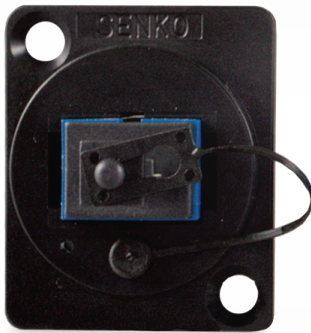

Universal Networks.

UNIVERSAL *BROADCAST CONNECTION*

Introducing the Universal Broadcast Connection System, a product specifically aimed at the Broadcast industry

SC SX

An industry shift toward fiber

The Universal Broadcast Connection system is a round panel mounted design for the global Universal feed-through connection systems used inside the studio or outside broadcast vehicles. The Broadcast industry is moving over to fibre and so the SENKO UBC housing is supplied, pre-installed, with either LC duplex, SC simplex, E-2000 simplex or a ST simplex adapter.

You may know them as XLR's

There are many XLR products, but SENKO's new Universal Broadcast Connection system is ideally suited for the broadcast industry.

Safety is a priority

The LC, SC & E-2000 adapters are supplied with Inner Shutter for laser eye protection/safety to the end user. All adapters are supplied with a lanyard to retain the dust cap for each adapter in situ.

www.universalnetworks.com