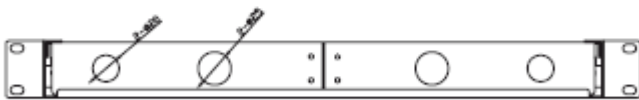

To the front of the patch panel the specified number of duplex adaptors are loaded from left to right. The fascia also houses the release latches for the sliding drawer. Each panel utilises colour coded adaptors, Beige for multi mode, Blue for single mode. Each duplex adaptor accommodates two terminated fibres. Each panel includes a set of adjustable fixing arms, and a cable management pack which includes cable entry glands, cable ties and a 24 way splice bridge.

Sliding Drawer Design

Adjustable Fixing Arms, Port Labelling

Patch Panel

Width (including arms)	482mm
Depth	202mm
Height	43mm
Colour	Black RAL9005
Operating Temp	-25 to 40°C

Adapters

Multi Mode insertion Loss	0.2dB Max
Single Mode insertion Loss	0.3dB Max
Durability	>500 insertions
Multi Mode Adapter Wavelength	850-1300nm
Single Mode Adapter Wavelength	1310-1550nm
Operating Temp	-40 to 80°C
ROHS Compliant	Yes

Part Numbers & Descriptions

Multi-Mode Panels:

PPFSCDMM8DTSD	8 Way (4x Duplex) SC Multi Mode 19" Rack Mount Patch Panel, Sliding Drawer, Black, 1U
PPFSCDMM12DTSD	12 Way (6x Duplex) SC Multi Mode 19" Rack Mount Patch Panel, Sliding Drawer, Black, 1U
PPFSCDMM16DTSD	16 Way (8x Duplex) SC Multi Mode 19" Rack Mount Patch Panel, Sliding Drawer, Black, 1U
PPFSCDMM24DTSD	24 Way (12x Duplex) SC Multi Mode 19" Rack Mount Patch Panel, Sliding Drawer, Black, 1U
PPFSCDMM48DTSD	48 Way (24x Duplex) SC Multi Mode 19" Rack Mount Patch Panel, Sliding Drawer, Black, 1U