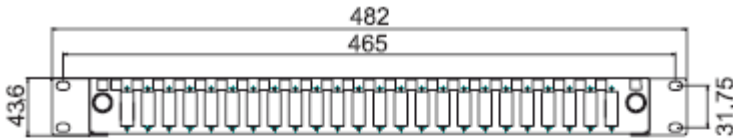

Fibre Optic Patch Panels, SC

- **Multi Mode and Single Mode**
- **Sliding Drawer Design**
- **Up to 48 Fibres per 1U Panel**
- **Management & Fixing Kit included**

These SC patch panels are sliding drawer 'tray style' housings suitable for either direct termination or splicing of up to 48 fibres in 1U of rack space. Each panel is manufactured from high quality 2mm thick steel and finished in Black powder coated paint to provide a strong and durable unit.

To the front of the patch panel the specified number of duplex adaptors are loaded from left to right. The fascia also houses the release latches for the sliding drawer. Each panel utilises colour coded adaptors, Beige for multi mode, Blue for single mode. Each duplex adaptor accommodates two terminated fibres. Each panel includes a set of adjustable fixing arms, and a cable management pack which includes cable entry glands, cable ties and a 24 way splice bridge.

Sliding Drawer Design

Adjustable Fixing Arms, Port Labelling

Patch Panel

Width (including arms)	482mm
Depth	202mm
Height	43mm
Colour	Black RAL9005
Operating Temp	-25 to 40°C

Adapters

Multi Mode insertion Loss	0.2dB Max
Single Mode insertion Loss	0.3dB Max
Durability	>500 insertions
Multi Mode Adapter Wavelength	850-1300nm
Single Mode Adapter Wavelength	1310-1550nm
Operating Temp	-40 to 80°C
ROHS Compliant	Yes