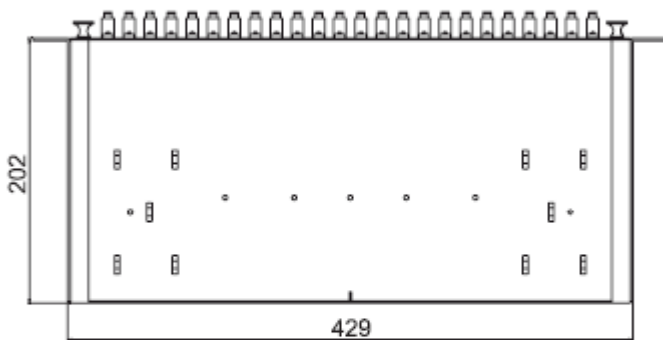

Sliding Drawer Design

Adjustable Fixing Arms, Port Labelling

Patch Panel

Width (including arms)	482mm
Depth	202mm
Height	43mm
Colour	Black RAL9005
Operating Temp	-25 to 40°C

Adapters

Multi Mode insertion Loss	0.2dB Max
Single Mode insertion Loss	0.3dB Max
Durability	>500 insertions
Multi Mode Adapter Wavelength	850-1300nm
Single Mode Adapter Wavelength	1310-1550nm
Operating Temp	-40 to 80°C
ROHS Compliant	Yes

Part Numbers & Descriptions

Multi-Mode Panels:

PPFSCDMM8DTSD	8 Way (4x Duplex) SC Multi Mode 19" Rack Mount Patch Panel, Sliding Drawer, Black, 1U
PPFSCDMM12DTSD	12 Way (6x Duplex) SC Multi Mode 19" Rack Mount Patch Panel, Sliding Drawer, Black, 1U
PPFSCDMM16DTSD	16 Way (8x Duplex) SC Multi Mode 19" Rack Mount Patch Panel, Sliding Drawer, Black, 1U
PPFSCDMM24DTSD	24 Way (12x Duplex) SC Multi Mode 19" Rack Mount Patch Panel, Sliding Drawer, Black, 1U
PPFSCDMM48DTSD	48 Way (24x Duplex) SC Multi Mode 19" Rack Mount Patch Panel, Sliding Drawer, Black, 1U