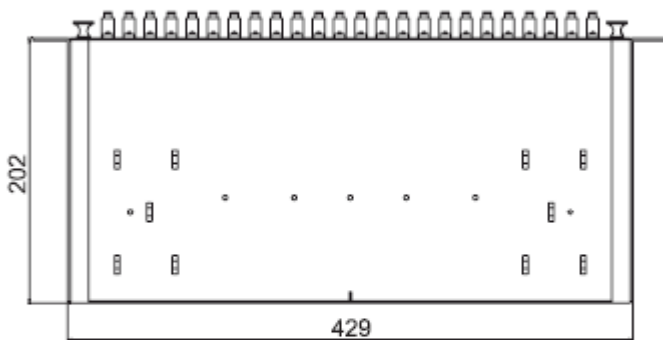

Fibre Optic Patch Panels, SC

- **Multi Mode and Single Mode**
- **Sliding Drawer Design**
- **Up to 48 Fibres per 1U Panel**
- **Management & Fixing Kit included**

These SC patch panels are sliding drawer 'tray style' housings suitable for either direct termination or splicing of up to 48 fibres in 1U of rack space. Each panel is manufactured from high quality 2mm thick steel and finished in Black powder coated paint to provide a strong and durable unit.

To the front of the patch panel the specified number of duplex adaptors are loaded from left to right. The fascia also houses the release latches for the sliding drawer. Each panel utilises colour coded adaptors, Beige for multi mode, Blue for single mode. Each duplex adaptor accommodates two terminated fibres. Each panel includes a set of adjustable fixing arms, and a cable management pack which includes cable entry glands, cable ties and a 24 way splice bridge.

Sliding Drawer Design

Adjustable Fixing Arms, Port Labelling

Patch Panel	
Width (including arms)	482mm
Depth	202mm
Height	43mm
Colour	Black RAL9005
Operating Temp	-25 to 40°C

Adapters	
Multi Mode insertion Loss	0.2dB Max
Single Mode insertion Loss	0.3dB Max
Durability	>500 insertions
Durability	850-1300nm
Multi Mode Adapter Wavelength	1310-1550nm
Single Mode Adapter Wavelength	1310-1550nm
Operating Temp	-40 to 80°C
ROHS Compliant	Yes