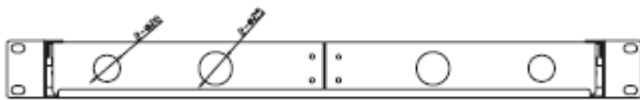

To the front of the patch panel the specified number of duplex adaptors are loaded from left to right. The fascia also houses the release latches for the sliding drawer. Each panel utilises colour coded adaptors, Beige for multi mode, Blue for single mode. Each duplex adaptor accommodates two terminated fibres. Each panel includes a set of adjustable fixing arms, and a cable management pack which includes cable entry glands, cable ties and a 24 way splice bridge.

Sliding Drawer Design

Adjustable Fixing Arms, Port Labelling

Patch Panel	
Width (including arms)	482mm
Depth	202mm
Height	43mm
Colour	Black RAL9005
Operating Temp	-25 to 40°C

Adapters	
Multi Mode insertion Loss	0.2dB Max
Single Mode insertion Loss	0.3dB Max
Durability	>500 insertions
Durability	850-1300nm
Multi Mode Adapter Wavelength	1310-1550nm
Single Mode Adapter Wavelength	1310-1550nm
Operating Temp	-40 to 80°C
ROHS Compliant	Yes

Part Numbers & Descriptions

Multi-Mode Panels:

PPFSCDMM8DTSD	8 Way (4x Duplex) SC Multi Mode 19" Rack Mount Patch Panel, Sliding Drawer, Black, 1U
PPFSCDMM12DTSD	12 Way (6x Duplex) SC Multi Mode 19" Rack Mount Patch Panel, Sliding Drawer, Black, 1U
PPFSCDMM16DTSD	16 Way (8x Duplex) SC Multi Mode 19" Rack Mount Patch Panel, Sliding Drawer, Black, 1U
PPFSCDMM24DTSD	24 Way (12x Duplex) SC Multi Mode 19" Rack Mount Patch Panel, Sliding Drawer, Black, 1U
PPFSCDMM48DTSD	48 Way (24x Duplex) SC Multi Mode 19" Rack Mount Patch Panel, Sliding Drawer, Black, 1U