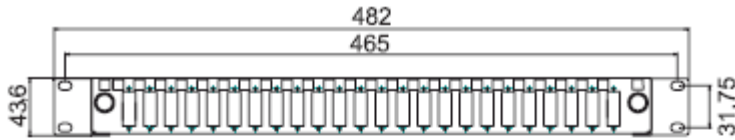

Fibre Optic Patch Panels, SC

- **Multi Mode and Single Mode**
- **Sliding Drawer Design**
- **Up to 48 Fibres per 1U Panel**
- **Management & Fixing Kit included**

These SC patch panels are sliding drawer 'tray style' housings suitable for either direct termination or splicing of up to 48 fibres in 1U of rack space. Each panel is manufactured from high quality 2mm thick steel and finished in Black powder coated paint to provide a strong and durable unit.

To the front of the patch panel the specified number of duplex adaptors are loaded from left to right. The fascia also houses the release latches for the sliding drawer. Each panel utilises colour coded adaptors, Beige for multi mode, Blue for single mode. Each duplex adaptor accommodates two terminated fibres. Each panel includes a set of adjustable fixing arms, and a cable management pack which includes cable entry glands, cable ties and a 24 way splice bridge.

Sliding Drawer Design

Adjustable Fixing Arms, Port Labelling

Patch Panel	
Width (including arms)	482mm
Depth	202mm
Height	43mm
Colour	Black RAL9005
Operating Temp	-25 to 40°C

Adapters	
Multi Mode insertion Loss	0.2dB Max
Single Mode insertion Loss	0.3dB Max
Durability	>500 insertions
Durability	850-1300nm
Multi Mode Adapter Wavelength	1310-1550nm
Single Mode Adapter Wavelength	1310-1550nm
Operating Temp	-40 to 80°C
ROHS Compliant	Yes